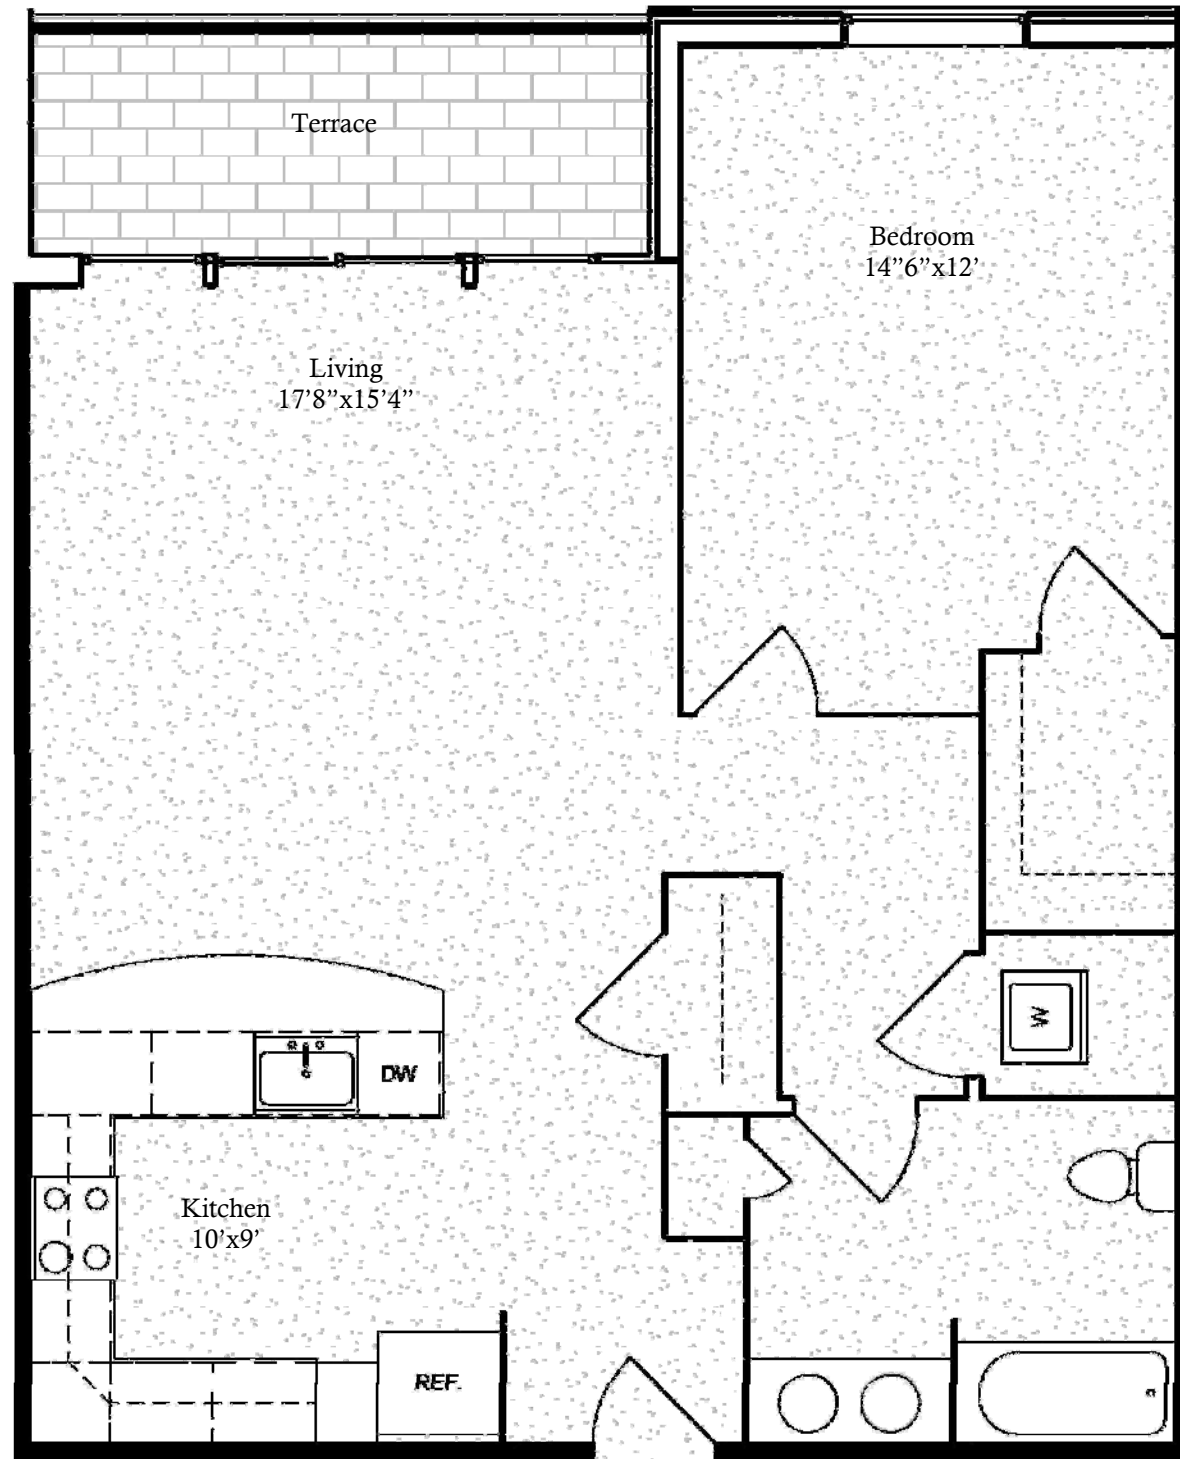

THE
MONROE
A P A R T M E N T S

UNIT 505

1,008 Square Feet

THE
MONROE
APARTMENTS

UNITS 101, 201, 301, 401

1,431 Square Feet